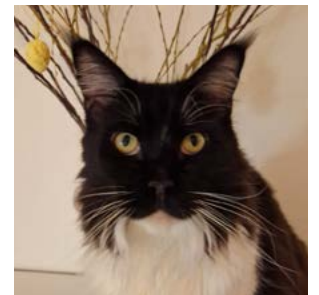

**QUINTI  
ZOO**

+

BROWN LIME  
#E97795

SWEET BRIDGE  
#E2D3CA

BURNT SUGAR  
#E97795

CACAO  
#47483F

GREEN TEA  
#A5D27C

Brother 1816 BOLD